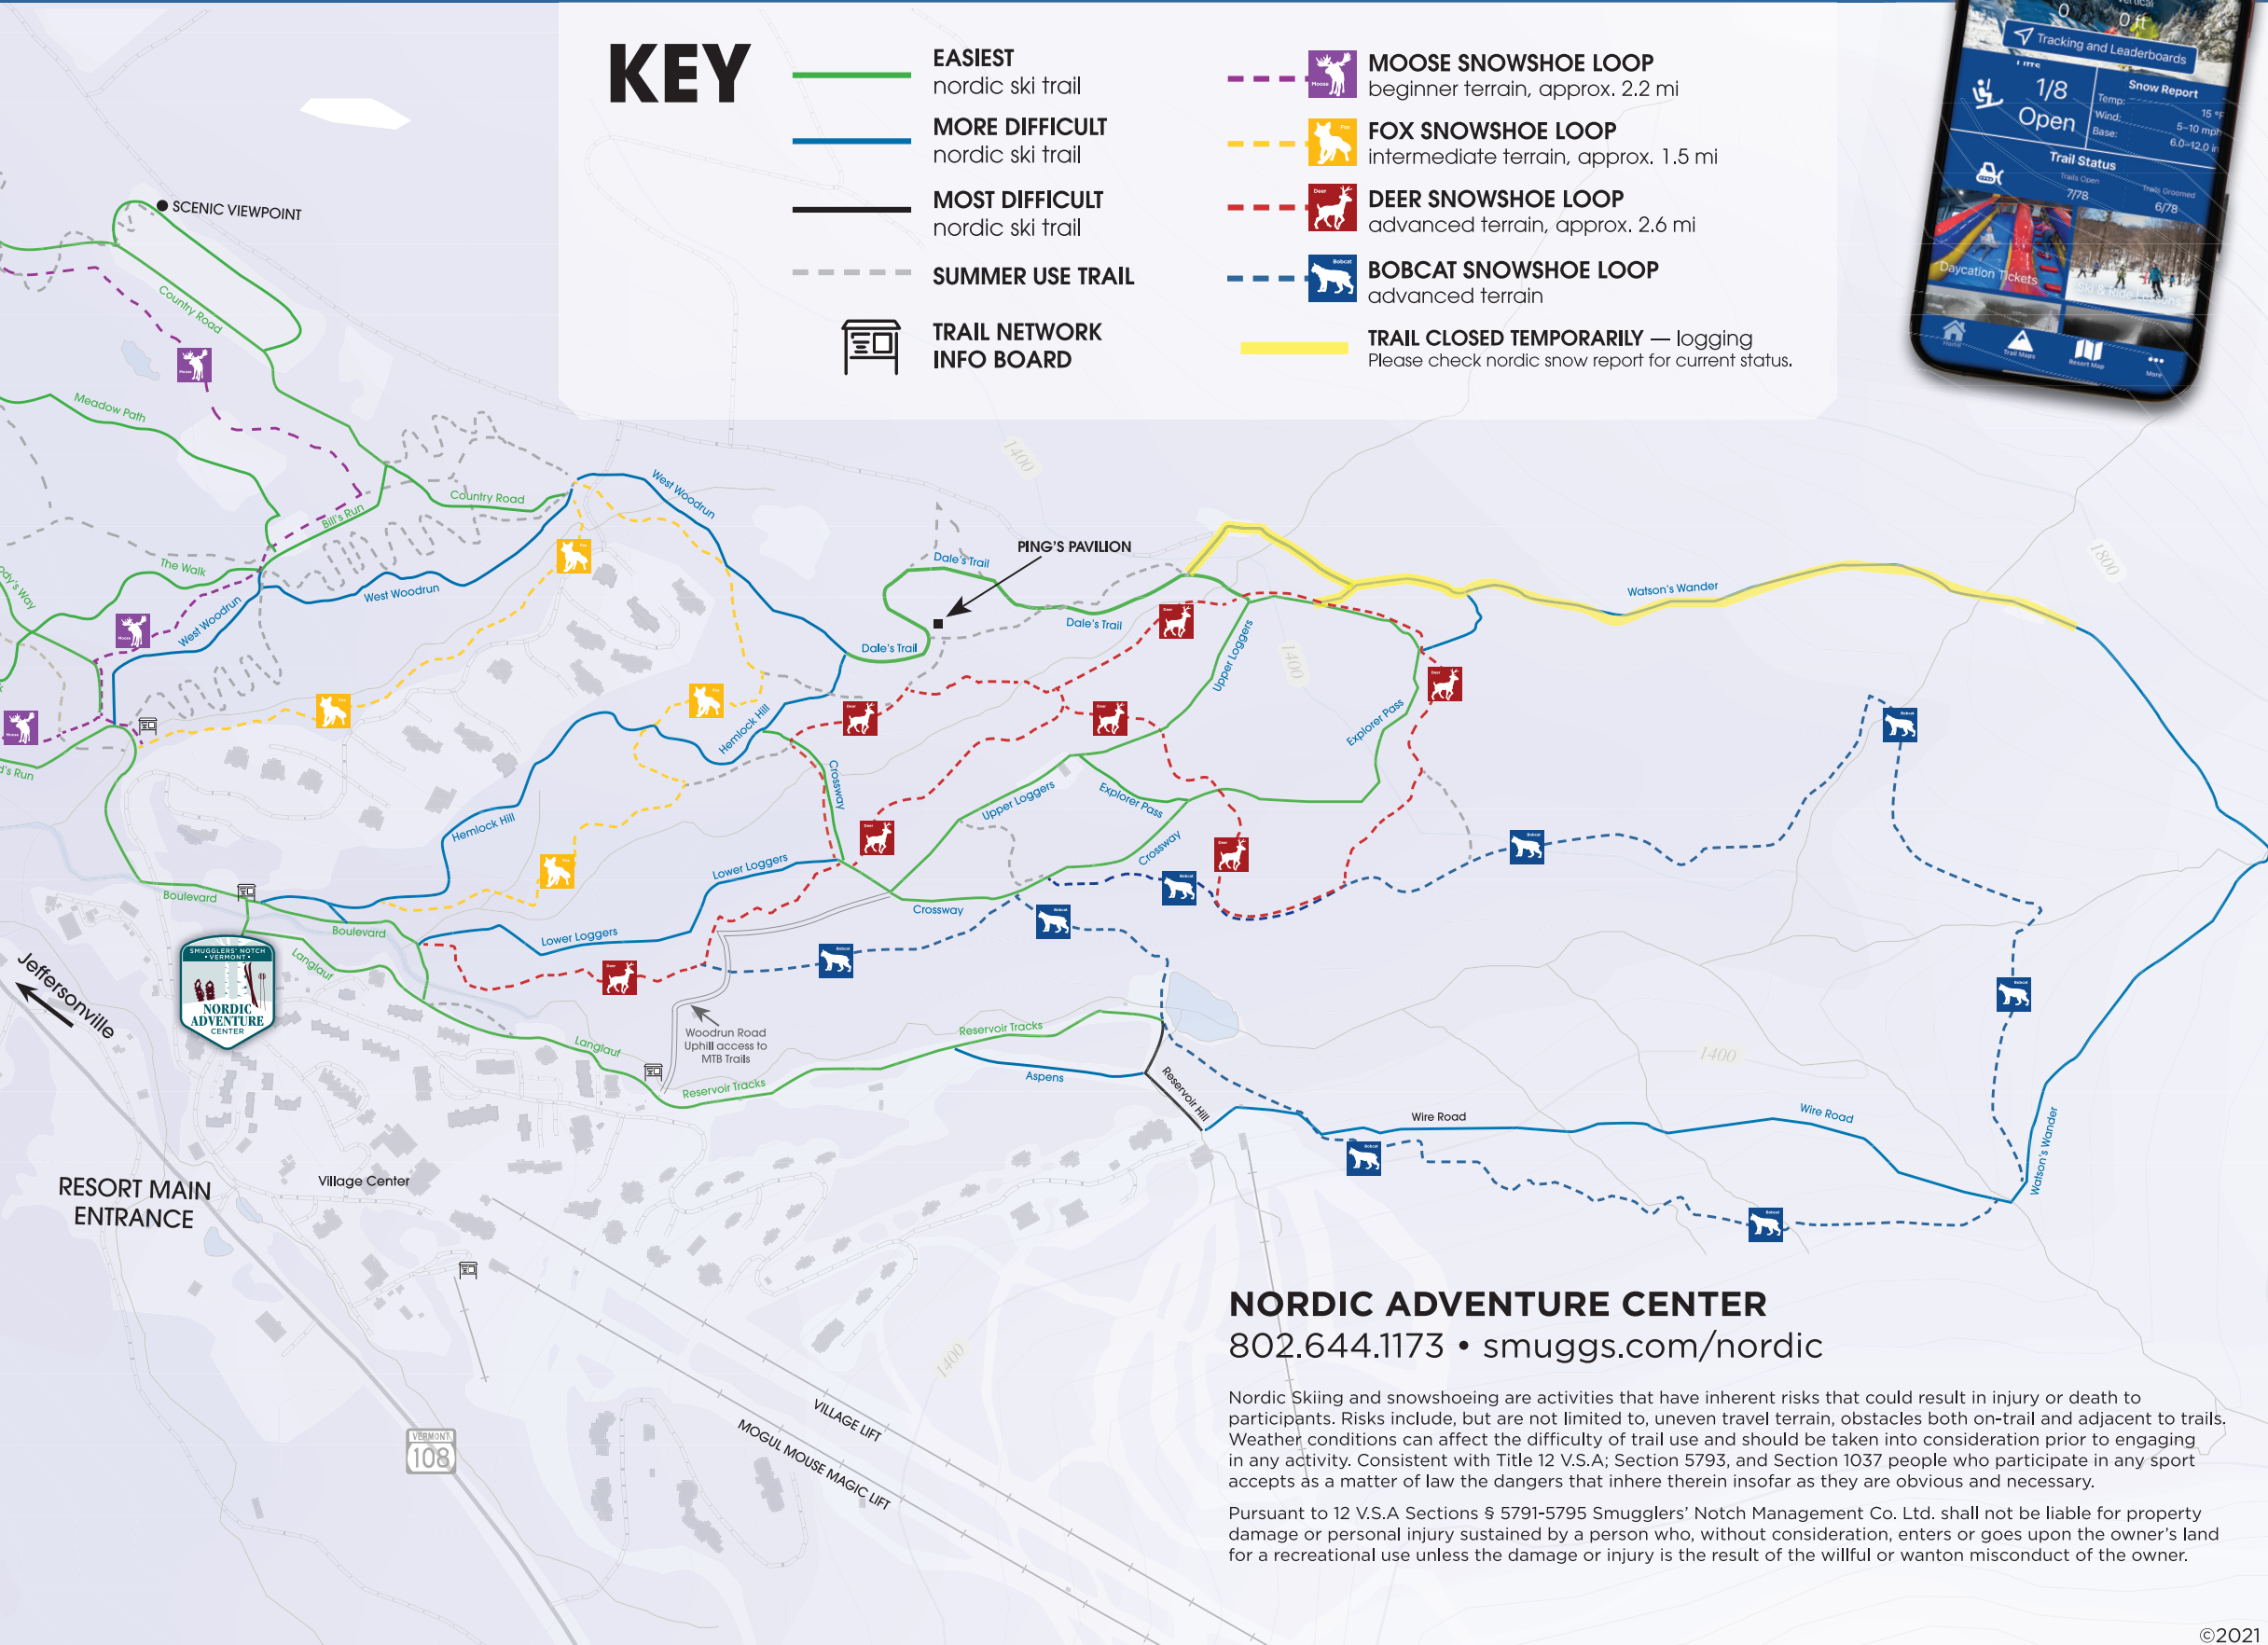

WINTER nordic skiing & snowshoeing

For your safety, please sign in and out at The Nordic Center.
Please report any downed trees or varying trail conditions to The Nordic Center.

Download the Smuggs app for maps accessible right at your fingertips on your iPhone or Android with GPS functionality.
smuggs.com/app

KEY

- EASIEST** nordic ski trail
- MORE DIFFICULT** nordic ski trail
- MOST DIFFICULT** nordic ski trail
- SUMMER USE TRAIL**
- TRAIL NETWORK INFO BOARD**
- MOOSE SNOWSHOE LOOP** beginner terrain, approx. 2.2 mi
- FOX SNOWSHOE LOOP** intermediate terrain, approx. 1.5 mi
- DEER SNOWSHOE LOOP** advanced terrain, approx. 2.6 mi
- BOBCAT SNOWSHOE LOOP** advanced terrain
- TRAIL CLOSED TEMPORARILY** — logging
Please check nordic snow report for current status.

SCAN for info at your fingertips!

<p>NORDIC SNOW REPORT</p>	<p>CROSS COUNTRY LESSONS</p>
<p>FREQUENTLY ASKED QUESTIONS</p>	<p>SNOWSHOE ADVENTURES</p>

Don't know how to scan a QR code?
No worries! Simply point the camera of your smartphone at the QR code to be scanned and you're done.

NORDIC ADVENTURE CENTER
802.644.1173 • smuggs.com/nordic

Nordic Skiing and snowshoeing are activities that have inherent risks that could result in injury or death to participants. Risks include, but are not limited to, uneven travel terrain, obstacles both on-trail and adjacent to trails. Weather conditions can affect the difficulty of trail use and should be taken into consideration prior to engaging in any activity. Consistent with Title 12 V.S.A.; Section 5793, and Section 1037 people who participate in any sport accepts as a matter of law the dangers that inhere therein insofar as they are obvious and necessary.